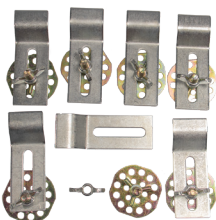

Quartz Installation Kit Contents

Instructions

Color Match Caulk

Shims

Spray Mist w/ Tool

Additional – If Required

Loctite Epoxy

Integra Seam Adhesive & Tips

Sink Installation Brackets

Dishwasher Clips (If Required)