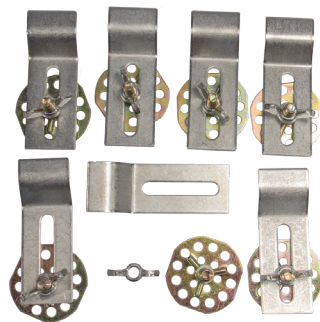

Solid Surface Installation Kit Contents

Instructions

Color Match Caulk

Shims

Spray Mist w/ Tool

Trivet

Finish Pad

Miter Bolts and Biscuits

Additional - If Required

Sink Brackets

Loctite Epoxy