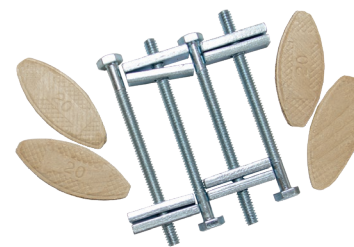

Solid Surface Installation Kit Contents

Instructions

Color Match Caulk

Shims

Spray Mist w/ Tool

Trivet

Finish Pad

Miter Bolts and Biscuits

Additional - If Required

Sink Brackets

Loctite Epoxy