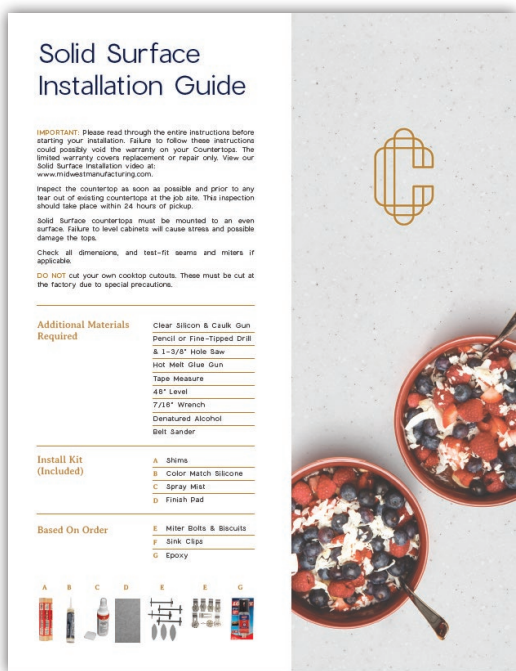

Solid Surface Installation Kit Contents

Instructions

Color Match Caulk

Shims

Spray Mist w/ Tool

Trivet

Finish Pad

Miter Bolts and Biscuits